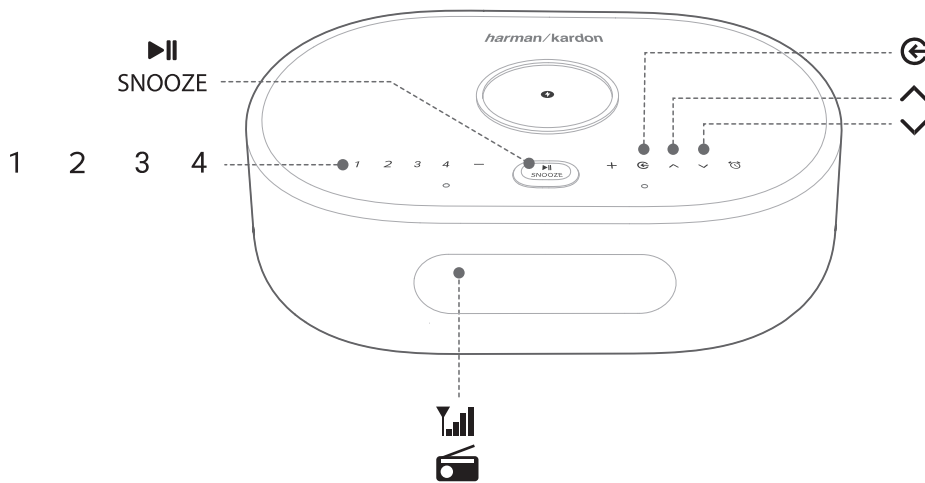

Bottom

Display information

	Bluetooth status indicator
	Wireless charging in progress
	Alarm set
	Alarm time displayed
	Wi-Fi signal strength
	Night Wi-Fi activated, Wi-Fi disconnected
	DAB signal strength
	DAB source selected
	Microphone mute

/ SETUP

Wi-Fi and DAB setup

On your smartphone or tablet, download the Google Home app and follow the app instructions to have the CITATION OASIS DAB join your home Wi-Fi network. Sign in with your Google account. If you do not have one, create a new one. After Wi-Fi setup, the CITATION OASIS DAB starts to sync clock time and scan DAB stations automatically.

NOTE:

- On your Android device, enable Bluetooth and the location service; on your iOS device, enable Bluetooth.
- The Night Wi-Fi function is disabled before Wi-Fi setup.

/ PLAY

4.1 DAB

	Press repeatedly to select the DAB mode.
	Press briefly: Select a DAB station. Press and hold (>3s): Fast search for a station.
1, 2, 3, 4	During playback, press and hold (> 3s) to store current station as a preset. Press 1 / 2 / 3 / 4 to play the preset station.
 SNOOZE	Press briefly: Turn on/off the DAB radio. Press and hold (> 5s): Restart DAB station scanning.