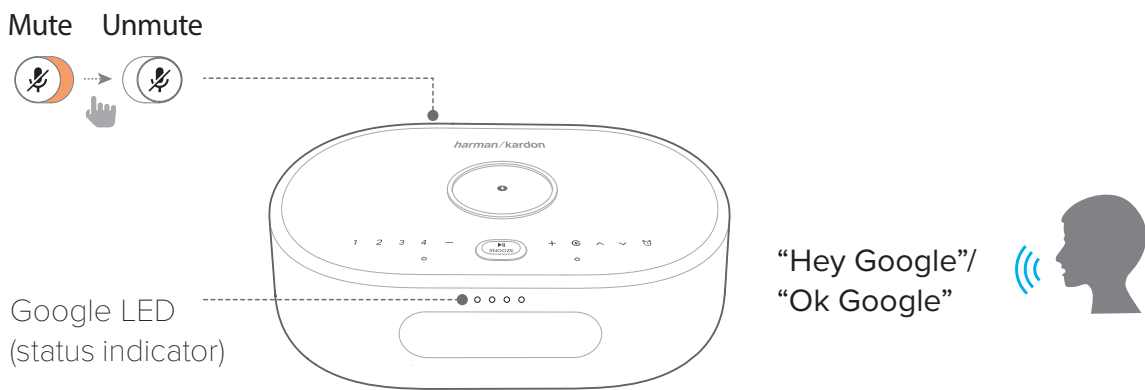

Bottom

Display information

	Bluetooth status indicator
	Wireless charging in progress
	Alarm set
	Alarm time displayed
	Wi-Fi signal strength
	Night Wi-Fi activated, Wi-Fi disconnected
	DAB signal strength
	DAB source selected
	Microphone mute

/ SETUP

Wi-Fi and DAB setup

On your smartphone or tablet, download the Google Home app and follow the app instructions to have the CITATION OASIS DAB join your home Wi-Fi network. Sign in with your Google account. If you do not have one, create a new one. After Wi-Fi setup, the CITATION OASIS DAB starts to sync clock time and scan DAB stations automatically.

NOTE:

- On your Android device, enable Bluetooth and the location service; on your iOS device, enable Bluetooth.
- The Night Wi-Fi function is disabled before Wi-Fi setup.

/ PLAY

4.1 DAB

	Press repeatedly to select the DAB mode.
	Press briefly: Select a DAB station. Press and hold (>3s): Fast search for a station.
1, 2, 3, 4	During playback, press and hold (> 3s) to store current station as a preset. Press 1 / 2 / 3 / 4 to play the preset station.
 SNOOZE	Press briefly: Turn on/off the DAB radio. Press and hold (> 5s): Restart DAB station scanning.

4.2 Google Assistant

Set and manage your alarms

Desired Action	Voice Command (Say “Ok Google” or “Hey Google”, then...)
Set new alarm	“Set alarm for 6am tomorrow”
Set alarm with name	“Set an alarm for 7 am called Medicine”
Set recurring alarm	“Set alarm for 7am every day of the week”
Ask about existing alarm	“When is my alarm set for?”
Ask about all alarms	“What alarms are set?”
Cancel an existing alarm	“Cancel my alarm”