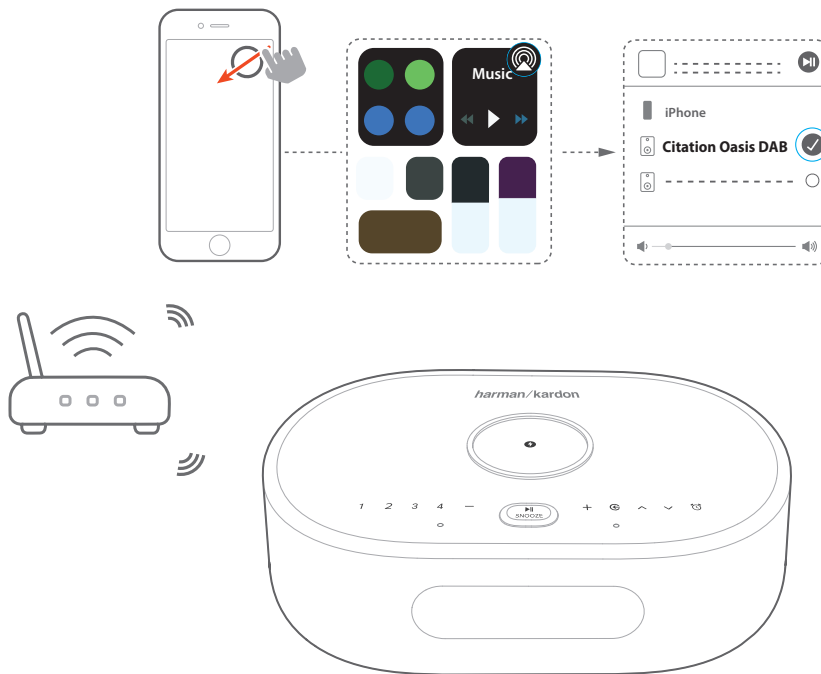

Step 2: Play Music.

Step 3: Tap the cast icon and select “Citation OASIS DAB”.

e.g.

Spotify

Pandora

TuneIn

Deezer

Google Play Music

* The Citation OASIS DAB can be included into a multi-room system with other products that support Chromecast. For more details please refer to the Google Home app.

4.5 AirPlay

1. On an iOS device, enter the Control Center.
2. Tap  to select “**Citation OASIS DAB**” as speaker.
3. Start audio streaming from an app.