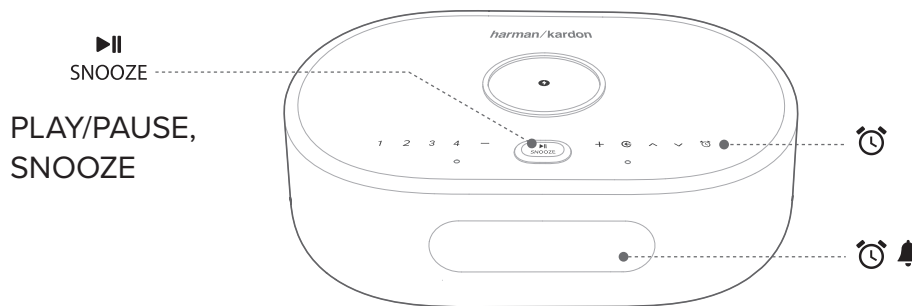

4.3 Alarms

To snooze the alarm for 10 minutes, press **SNOOZE (PLAY/PAUSE, SNOOZE)**.

To stop the alarm, press (or "STOP").

To check the alarms you have set, press repeatedly.