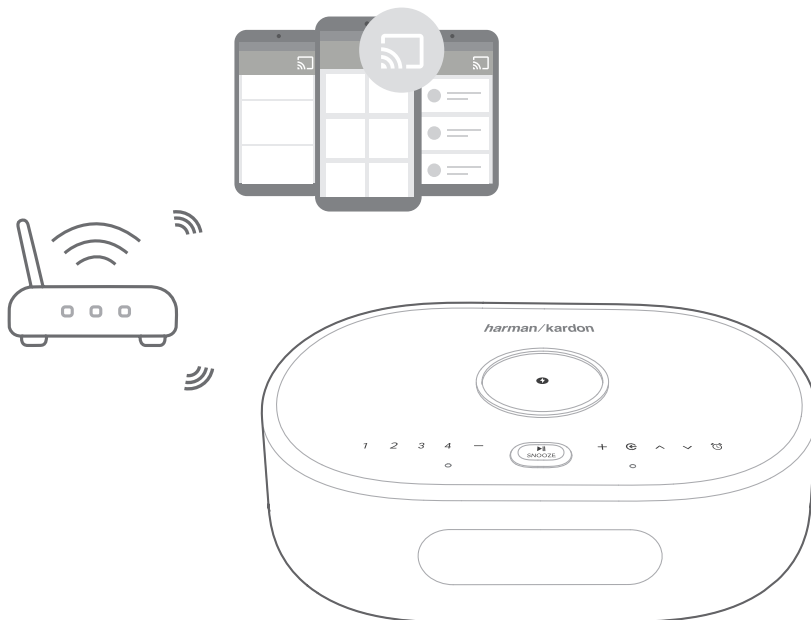

NOTE:

- The Sleep timer function is now available for Chromecast and Bluetooth music streaming. For DAB, AUX and AirPlay music streaming, this feature may be available in the future via automatic software updates.

4.3 Alarms

To snooze the alarm for 10 minutes, press  **SNOOZE (PLAY/PAUSE, SNOOZE)**.

To stop the alarm, press  (or  "STOP").

To check the alarms you have set, press  repeatedly.

4.4 Chromecast

Step 1: Open a Chromecast supported app.

* The Citation OASIS DAB can be included into a multi-room system with other products that support Chromecast. For more details please refer to the Google Home app.

4.5 AirPlay

1. On an iOS device, enter the Control Center.
2. Tap  to select “**Citation OASIS DAB**” as speaker.
3. Start audio streaming from an app.