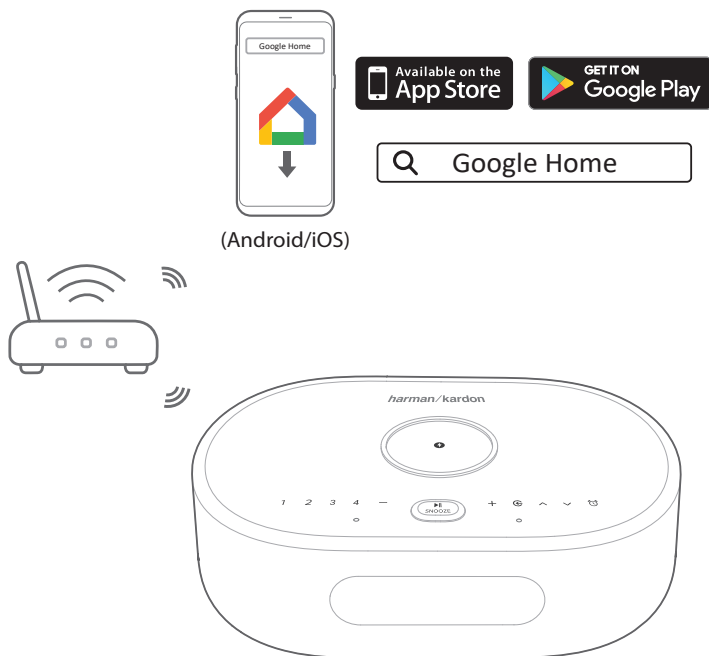

Back

POWER	Power cable connector
SERVICE	Service only
AUX	3.5 mm audio input connector for external devices
DAB	DAB antenna connector
	<p>Night Wi-Fi</p> <p> : Wi-Fi on (00:00 - 24:00)</p> <p> : Wi-Fi is switched off automatically from 00:00 to 06:00.</p> <p>To change the time duration, go to the Night mode settings in Google Home app.</p>
	Display brightness selector
	Microphone Mute / Unmute
USB ⚡	Type A USB connector for charging

Bottom

Display information

	Bluetooth status indicator
	Wireless charging in progress
	Alarm set
	Alarm time displayed
	Wi-Fi signal strength
	Night Wi-Fi activated, Wi-Fi disconnected
	DAB signal strength
	DAB source selected
	Microphone mute

/ SETUP

Wi-Fi and DAB setup

On your smartphone or tablet, download the Google Home app and follow the app instructions to have the CITATION OASIS DAB join your home Wi-Fi network. Sign in with your Google account. If you do not have one, create a new one. After Wi-Fi setup, the CITATION OASIS DAB starts to sync clock time and scan DAB stations automatically.

NOTE:

- On your Android device, enable Bluetooth and the location service; on your iOS device, enable Bluetooth.
- The Night Wi-Fi function is disabled before Wi-Fi setup.

/ PLAY

4.1 DAB

	Press repeatedly to select the DAB mode.
	Press briefly: Select a DAB station. Press and hold (>3s): Fast search for a station.
1, 2, 3, 4	During playback, press and hold (> 3s) to store current station as a preset. Press 1 / 2 / 3 / 4 to play the preset station.
 SNOOZE	Press briefly: Turn on/off the DAB radio. Press and hold (> 5s): Restart DAB station scanning.