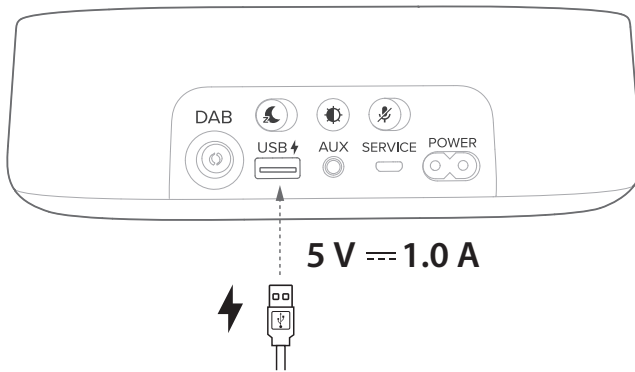

Back

POWER	Power cable connector
SERVICE	Service only
AUX	3.5 mm audio input connector for external devices
DAB	DAB antenna connector
	Night Wi-Fi : Wi-Fi on (00:00 - 24:00) : Wi-Fi is switched off automatically from 00:00 to 06:00. To change the time duration, go to the Night mode settings in Google Home app.
	Display brightness selector
	Microphone Mute / Unmute
USB ⚡	Type A USB connector for charging