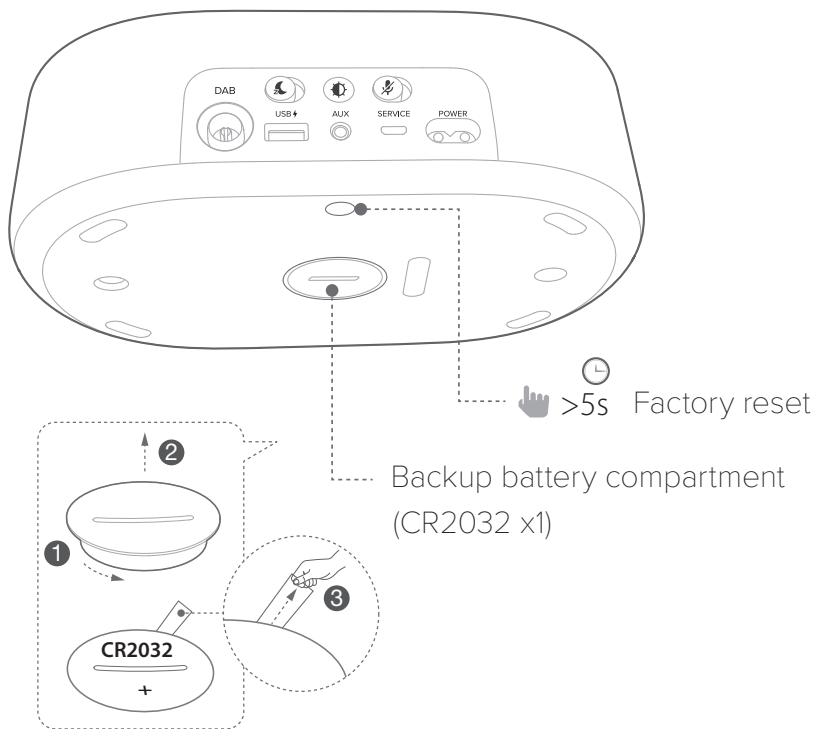

NOTES:

- The wireless charging may be interrupted by obstacles between the Qi-enabled device and the wireless charging pad, such as a metallic casing that covers the device.
- Phone cases may impact charging speed and performance. If your phone is not charging properly, remove the case during charging.

Back

POWER	Power cable connector
SERVICE	Service only
AUX	3.5 mm audio input connector for external devices
DAB	DAB antenna connector
	<p>Night Wi-Fi</p> <p> : Wi-Fi on (00:00 - 24:00)</p> <p> : Wi-Fi is switched off automatically from 00:00 to 06:00.</p> <p>To change the time duration, go to the Night mode settings in Google Home app.</p>
	Display brightness selector
	Microphone Mute / Unmute
USB ⚡	Type A USB connector for charging

Bottom

Display information

	Bluetooth status indicator
	Wireless charging in progress
	Alarm set
	Alarm time displayed
	Wi-Fi signal strength
	Night Wi-Fi activated, Wi-Fi disconnected
	DAB signal strength
	DAB source selected
	Microphone mute