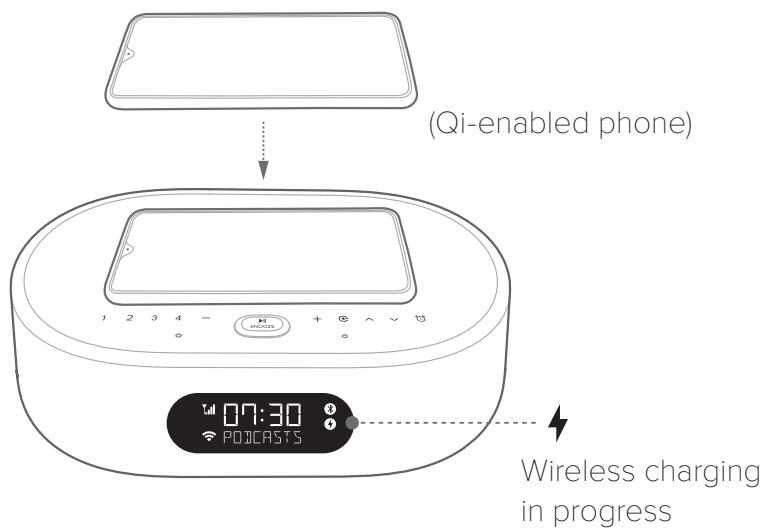

3

1. Citation OASIS DAB x1
2. Regional power cord (varies depending on country) x1
3. DAB antenna x1

Front

	Source selector
	Select a DAB station
	Check alarm time
1, 2, 3, 4	DAB presets
- / +	Volume down/up
 SNOOZE	Press briefly: Snooze alarm for 10 minutes; pause or resume playback Press and hold (> 5s): Start DAB station scanning
	Wireless charging pad