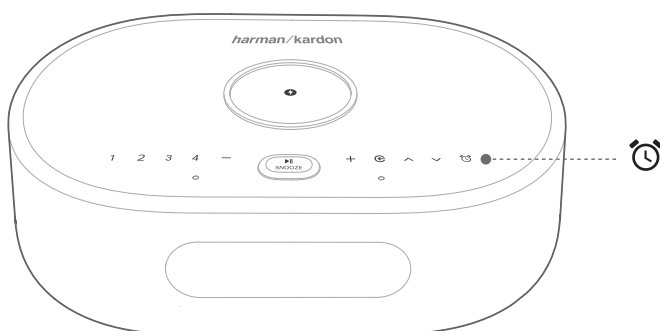

* Set your favorite music as an alarm

Select a song, artist, genre or playlist from your default music service in the Google Home app.

Desired Action	Voice Command (Say "Ok Google" or "Hey Google", then...)
Set media or music alarm	"Set J-pop radio alarm for 6am tomorrow" or "Set birthday music alarm for 7:30 am Monday"
Set recurring media or music alarm	"Set Beethoven music alarm for 7am every day"

NOTE:

- This feature is available in selected countries. To check the list of supported countries, go to <https://support.google.com/googlenest/answer/7071598?hl=en>.

Set DAB as an alarm

Press and hold (> 5s): Use DAB for all alarms;
Press and hold (> 5s) again: Restore the default alarm tone.