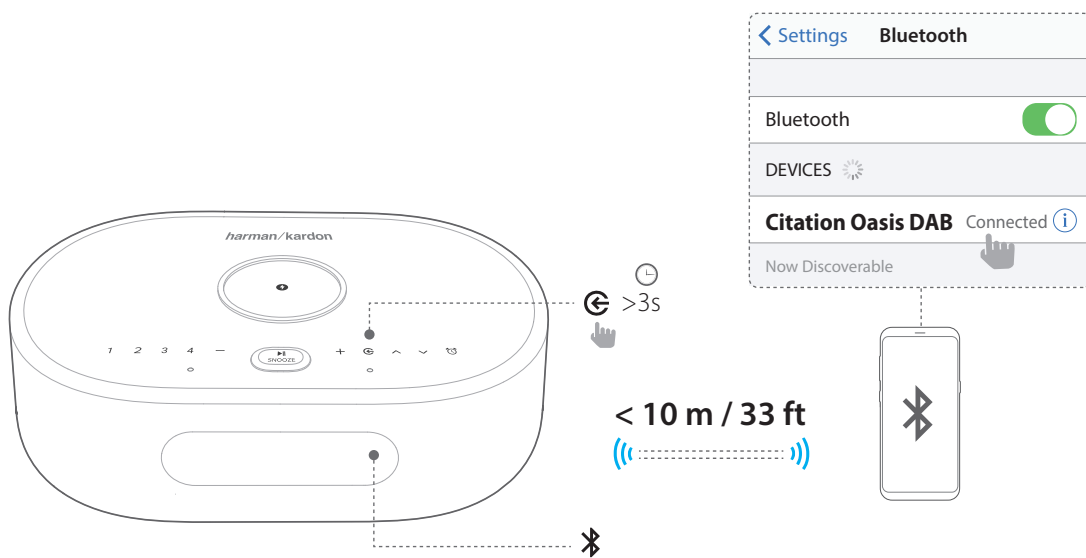

4.6 Bluetooth

1. Press repeatedly to select the Bluetooth source.
2. Press and hold (> 3s) to enter the Bluetooth pairing mode.
3. On the Bluetooth device, enable Bluetooth and search for “Citation OASIS DAB”.

After successful connection, start audio playback on your Bluetooth device.